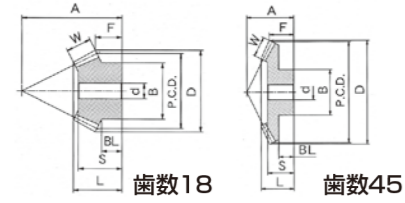

●BSE (歯数18:36)

●速比1:2

材質:S45C

Table with 13 columns: 品番, 価格, MP, P.C.D, D, W, A, F, B, BL, L, S, dH7. Rows include BSE 1518, BSE 1536, BSE 2018, BSE 2036, BSE 2518, BSE 2536, BSE 3018, BSE 3036, BSE 4018, BSE 4036, BSE 5018, BSE 5036.

●BSF (歯数18:45)

●速比1:2.5

材質:S45C

Table with 13 columns: 品番, 価格, MP, P.C.D, D, W, A, F, B, BL, L, S, dH7. Rows include BSF 1018, BSF 1045, BSF 1218, BSF 1245, BSF 1518, BSF 1545, BSF 2018, BSF 2045, BSF 2518, BSF 2545, BSF 3018, BSF 3045, BSF 4018, BSF 4045, BSF 5018, BSF 5045.

●BSC (歯数15:45)

●速比1:3

材質:S45C

Table with 13 columns: 品番, 価格, MP, P.C.D, D, W, A, F, B, BL, L, S, dH7. Rows include BSC 1015, BSC 1045, BSC 1215, BSC 1245, BSC 1515, BSC 1545, BSC 2015, BSC 2045, BSC 2515, BSC 2545, BSC 3015, BSC 3045, BSC 4015, BSC 4045, BSC 5015, BSC 5045.

●BSD (歯数15:60)

●速比1:4

材質:S45C

Table with 13 columns: 品番, 価格, MP, P.C.D, D, W, A, F, B, BL, L, S, dH7. Rows include BSD 1015, BSD 1060, BSD 1515, BSD 1560, BSD 2015, BSD 2060, BSD 2515, BSD 2560, BSD 3015, BSD 3060.