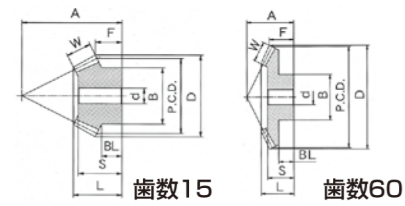

●BSC (歯数15:45)

●速比1:3

材質:S45C

Table with 13 columns: 品番, 価格, MP, P.C.D, D, W, A, F, B, BL, L, S, dH7. Rows include BSC 1015, BSC 1045, BSC 1215, BSC 1245, BSC 1515, BSC 1545, BSC 2015, BSC 2045, BSC 2515, BSC 2545, BSC 3015, BSC 3045, BSC 4015, BSC 4045, BSC 5015, BSC 5045.

●BSD (歯数15:60)

●速比1:4

材質:S45C

Table with 13 columns: 品番, 価格, MP, P.C.D, D, W, A, F, B, BL, L, S, dH7. Rows include BSD 1015, BSD 1060, BSD 1515, BSD 1560, BSD 2015, BSD 2060, BSD 2515, BSD 2560, BSD 3015, BSD 3060.

●WSウォームギヤ

●S45C 墨染め

Table with columns for 品番, 価格, 進み角, 品番, 価格, 進み角, M.P., P.C.D, D, W, B, L, dH7. Rows include WS 10S, WS 15S, WS 20S, WS 25S, WS 30S, WS 40S, WS 50S, WS 60S, WS 80S, WS100S, WS 10D, WS 15D, WS 20D, WS 25D, WS 30D, WS 40D, WS 50D, WS 60D, WS 80D, WS100D.