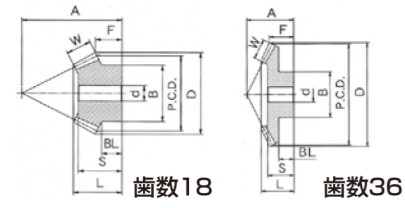

●BSE (歯数18:36)

●速比1:2

材質:S45C

Table with 13 columns: 品番, 価格, MP, P.C.D, D, W, A, F, B, BL, L, S, dH7. Rows include BSE 1518, BSE 1536, BSE 2018, BSE 2036, BSE 2518, BSE 2536, BSE 3018, BSE 3036, BSE 4018, BSE 4036, BSE 5018, BSE 5036.

●BSF (歯数18:45)

●速比1:2.5

材質:S45C

Table with 13 columns: 品番, 価格, MP, P.C.D, D, W, A, F, B, BL, L, S, dH7. Rows include BSF 1018, BSF 1045, BSF 1218, BSF 1245, BSF 1518, BSF 1545, BSF 2018, BSF 2045, BSF 2518, BSF 2545, BSF 3018, BSF 3045, BSF 4018, BSF 4045, BSF 5018, BSF 5045.

●BSC (歯数15:45)

●速比1:3

材質:S45C

Table with 13 columns: 品番, 価格, MP, P.C.D, D, W, A, F, B, BL, L, S, dH7. Rows include BSC 1015, BSC 1045, BSC 1215, BSC 1245, BSC 1515, BSC 1545, BSC 2015, BSC 2045, BSC 2515, BSC 2545, BSC 3015, BSC 3045, BSC 4015, BSC 4045, BSC 5015, BSC 5045.

●BSD (歯数15:60)

●速比1:4

材質:S45C

Table with 13 columns: 品番, 価格, MP, P.C.D, D, W, A, F, B, BL, L, S, dH7. Rows include BSD 1015, BSD 1060, BSD 1515, BSD 1560, BSD 2015, BSD 2060, BSD 2515, BSD 2560, BSD 3015, BSD 3060.