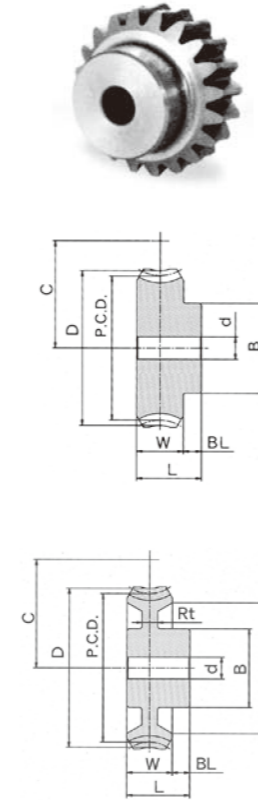

●BSE (歯数18:36)

●速比1:2

材質:S45C

Table with 13 columns: 品番, 価格, MP, P.C.D, D, W, A, F, B, BL, L, S, dH7. Rows include BSE 1518, BSE 1536, BSE 2018, BSE 2036, BSE 2518, BSE 2536, BSE 3018, BSE 3036, BSE 4018, BSE 4036, BSE 5018, BSE 5036.

●BSF (歯数18:45)

●速比1:2.5

材質:S45C

Table with 13 columns: 品番, 価格, MP, P.C.D, D, W, A, F, B, BL, L, S, dH7. Rows include BSF 1018, BSF 1045, BSF 1218, BSF 1245, BSF 1518, BSF 1545, BSF 2018, BSF 2045, BSF 2518, BSF 2545, BSF 3018, BSF 3045, BSF 4018, BSF 4045, BSF 5018, BSF 5045.

●BSC (歯数15:45)

●速比1:3

材質:S45C

Table with 13 columns: 品番, 価格, MP, P.C.D, D, W, A, F, B, BL, L, S, dH7. Rows include BSC 1015, BSC 1045, BSC 1215, BSC 1245, BSC 1515, BSC 1545, BSC 2015, BSC 2045, BSC 2515, BSC 2545, BSC 3015, BSC 3045, BSC 4015, BSC 4045, BSC 5015, BSC 5045.

●HFホイールギヤ

●FC200

Table with columns for 品番, 価格, 減速比, 品番, 価格, 減速比, M.P., 歯数, C, P.C.D, D, W, B, BL, L, dH7. Rows include HF 1020S, HF 1030S, HF 1040S, HF 1050S, HF 1060S, HF 1520S, HF 1530S, HF 1540S, HF 1550S, HF 1560S, HF 2020S, HF 2030S, HF 2040S, HF 2050S, HF 2060S, HF 2520S, HF 2530S, HF 2540S, HF 2550S, HF 2560S, HF 3020S, HF 3030S, HF 3040S, HF 3050S, HF 3060S, HF 4020S, HF 4030S, HF 4040S, HF 4050S, HF 4060S, HF 5020S, HF 5030S, HF 5040S, HF 5050S, HF 5060S, HF 6020S, HF 6030S, HF 6040S, HF 6050S, HF 6060S, HF 8020S, HF 8030S, HF 8040S, HF 8050S, HF 8060S, HF 10020S, HF 10030S, HF 10040S, HF 10050S, HF 10060S.