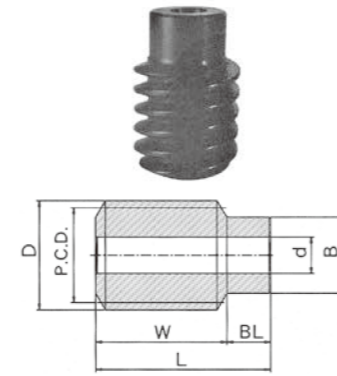

●BSC (歯数15:45)

●速比1:3

材質:S45C

Table with 13 columns: 品番, 価格, MP, P.C.D, D, W, A, F, B, BL, L, S, dH7. Rows include BSC 1015, BSC 1045, BSC 1215, BSC 1245, BSC 1515, BSC 1545, BSC 2015, BSC 2045, BSC 2515, BSC 2545, BSC 3015, BSC 3045, BSC 4015, BSC 4045, BSC 5015, BSC 5045.

●BSD (歯数15:60)

●速比1:4

材質:S45C

Table with 13 columns: 品番, 価格, MP, P.C.D, D, W, A, F, B, BL, L, S, dH7. Rows include BSD 1015, BSD 1060, BSD 1515, BSD 1560, BSD 2015, BSD 2060, BSD 2515, BSD 2560, BSD 3015, BSD 3060.

●WSウォームギヤ

●S45C 墨染め

Table with columns for 品番, 価格, 進み角, 品番, 価格, 進み角, M.P., P.C.D, D, W, B, L, dH7. Rows include WS 10S, WS 15S, WS 20S, WS 25S, WS 30S, WS 40S, WS 50S, WS 60S, WS 80S, WS100S, WS 10D, WS 15D, WS 20D, WS 25D, WS 30D, WS 40D, WS 50D, WS 60D, WS 80D, WS100D.

●HFホイールギヤ

●FC200

Table with columns for 品番, 価格, 減速比, 品番, 価格, 減速比, M.P., 歯数, C, P.C.D, D, W, B, BL, L, dH7. Rows include HF 1020S, HF 1030S, HF 1040S, HF 1050S, HF 1060S, HF 1520S, HF 1530S, HF 1540S, HF 1550S, HF 1560S, HF 2020S, HF 2030S, HF 2040S, HF 2050S, HF 2060S, HF 2520S, HF 2530S, HF 2540S, HF 2550S, HF 2560S, HF 3020S, HF 3030S, HF 3040S, HF 3050S, HF 3060S, HF 4020S, HF 4030S, HF 4040S, HF 4050S, HF 4060S, HF 5020S, HF 5030S, HF 5040S, HF 5050S, HF 5060S, HF 6020S, HF 6030S, HF 6040S, HF 6050S, HF 6060S, HF 8020S, HF 8030S, HF 8040S, HF 8050S, HF 8060S, HF 10020S, HF 10030S, HF 10040S, HF 10050S, HF 10060S.