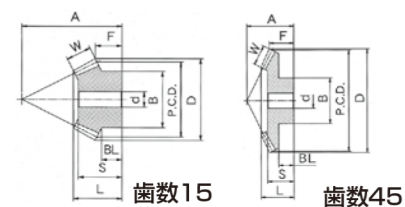

●BSF (歯数18:45)

●速比1:2.5

材質:S45C

Table with 13 columns: 品番, 価格, MP, P.C.D, D, W, A, F, B, BL, L, S, dH7. Rows include BSF 1018, BSF 1045, BSF 1218, BSF 1245, BSF 1518, BSF 1545, BSF 2018, BSF 2045, BSF 2518, BSF 2545, BSF 3018, BSF 3045, BSF 4018, BSF 4045, BSF 5018, BSF 5045.

●BSC (歯数15:45)

●速比1:3

材質:S45C

Table with 13 columns: 品番, 価格, MP, P.C.D, D, W, A, F, B, BL, L, S, dH7. Rows include BSC 1015, BSC 1045, BSC 1215, BSC 1245, BSC 1515, BSC 1545, BSC 2015, BSC 2045, BSC 2515, BSC 2545, BSC 3015, BSC 3045, BSC 4015, BSC 4045, BSC 5015, BSC 5045.

●BSD (歯数15:60)

●速比1:4

材質:S45C

Table with 13 columns: 品番, 価格, MP, P.C.D, D, W, A, F, B, BL, L, S, dH7. Rows include BSD 1015, BSD 1060, BSD 1515, BSD 1560, BSD 2015, BSD 2060, BSD 2515, BSD 2560, BSD 3015, BSD 3060.

●WSウォームギヤ

●S45C 墨染め

Table with columns for 品番, 価格, 進み角, 品番, 価格, 進み角, M.P., P.C.D, D, W, B, L, dH7. Rows include WS 10S, WS 15S, WS 20S, WS 25S, WS 30S, WS 40S, WS 50S, WS 60S, WS 80S, WS100S, WS 10D, WS 15D, WS 20D, WS 25D, WS 30D, WS 40D, WS 50D, WS 60D, WS 80D, WS100D.